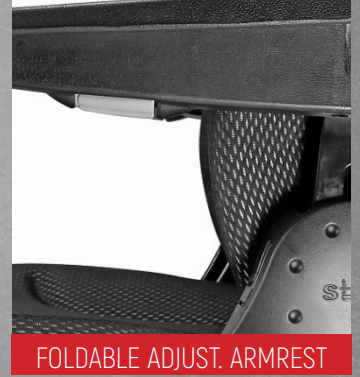

ADJUSTABLE BACK EXTENSION

ADJUSTABLE HEADREST

FOLDABLE ARMREST

FOLDABLE ADJUST. ARMREST

BACKREST TILT ADJUSTMENT

FORE/AFT ADJUSTMENT

FORE/AFT ISOLATOR

360° ROTATING TABLE

MECHANICAL LUMBAR SUPPORT

MULTIFUNCTIONAL CONTROL

HEIGHT ADJUSTMENT PADDLE

MECHANICAL SUSPENSION

Watch Video

Scan Me

STplus TV3-LX

- ▶ Wide AIR Suspension With 12V/24V Built-In Compressor
- ▶ Suspension Stroke 100mm
(Air Spring & Hydraulic Shock Absorber)
- ▶ Fore/Aft Adjustment 190mm (Safety Double Locking)
- ▶ Continuous Height Adjustment
- ▶ **Automatic** Weight Adjustment 50-150kg.
- ▶ Fore/Aft Isolator 35mm Stroke
- ▶ Backrest Tilt Adjustment
- ▶ Mechanical Lumbar Support
- ▶ Adjustable Back Extension
- ▶ Armrest (Foldable)
- ▶ Cloth Upholstery With Vacuum Design
- ▶ Seat Cushion Width 490mm