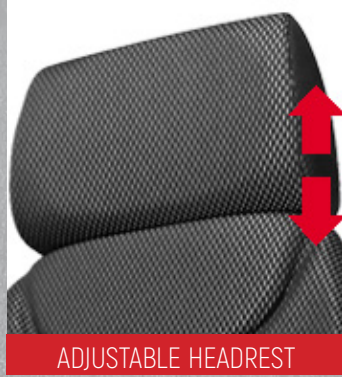

ADJUSTABLE HEADREST